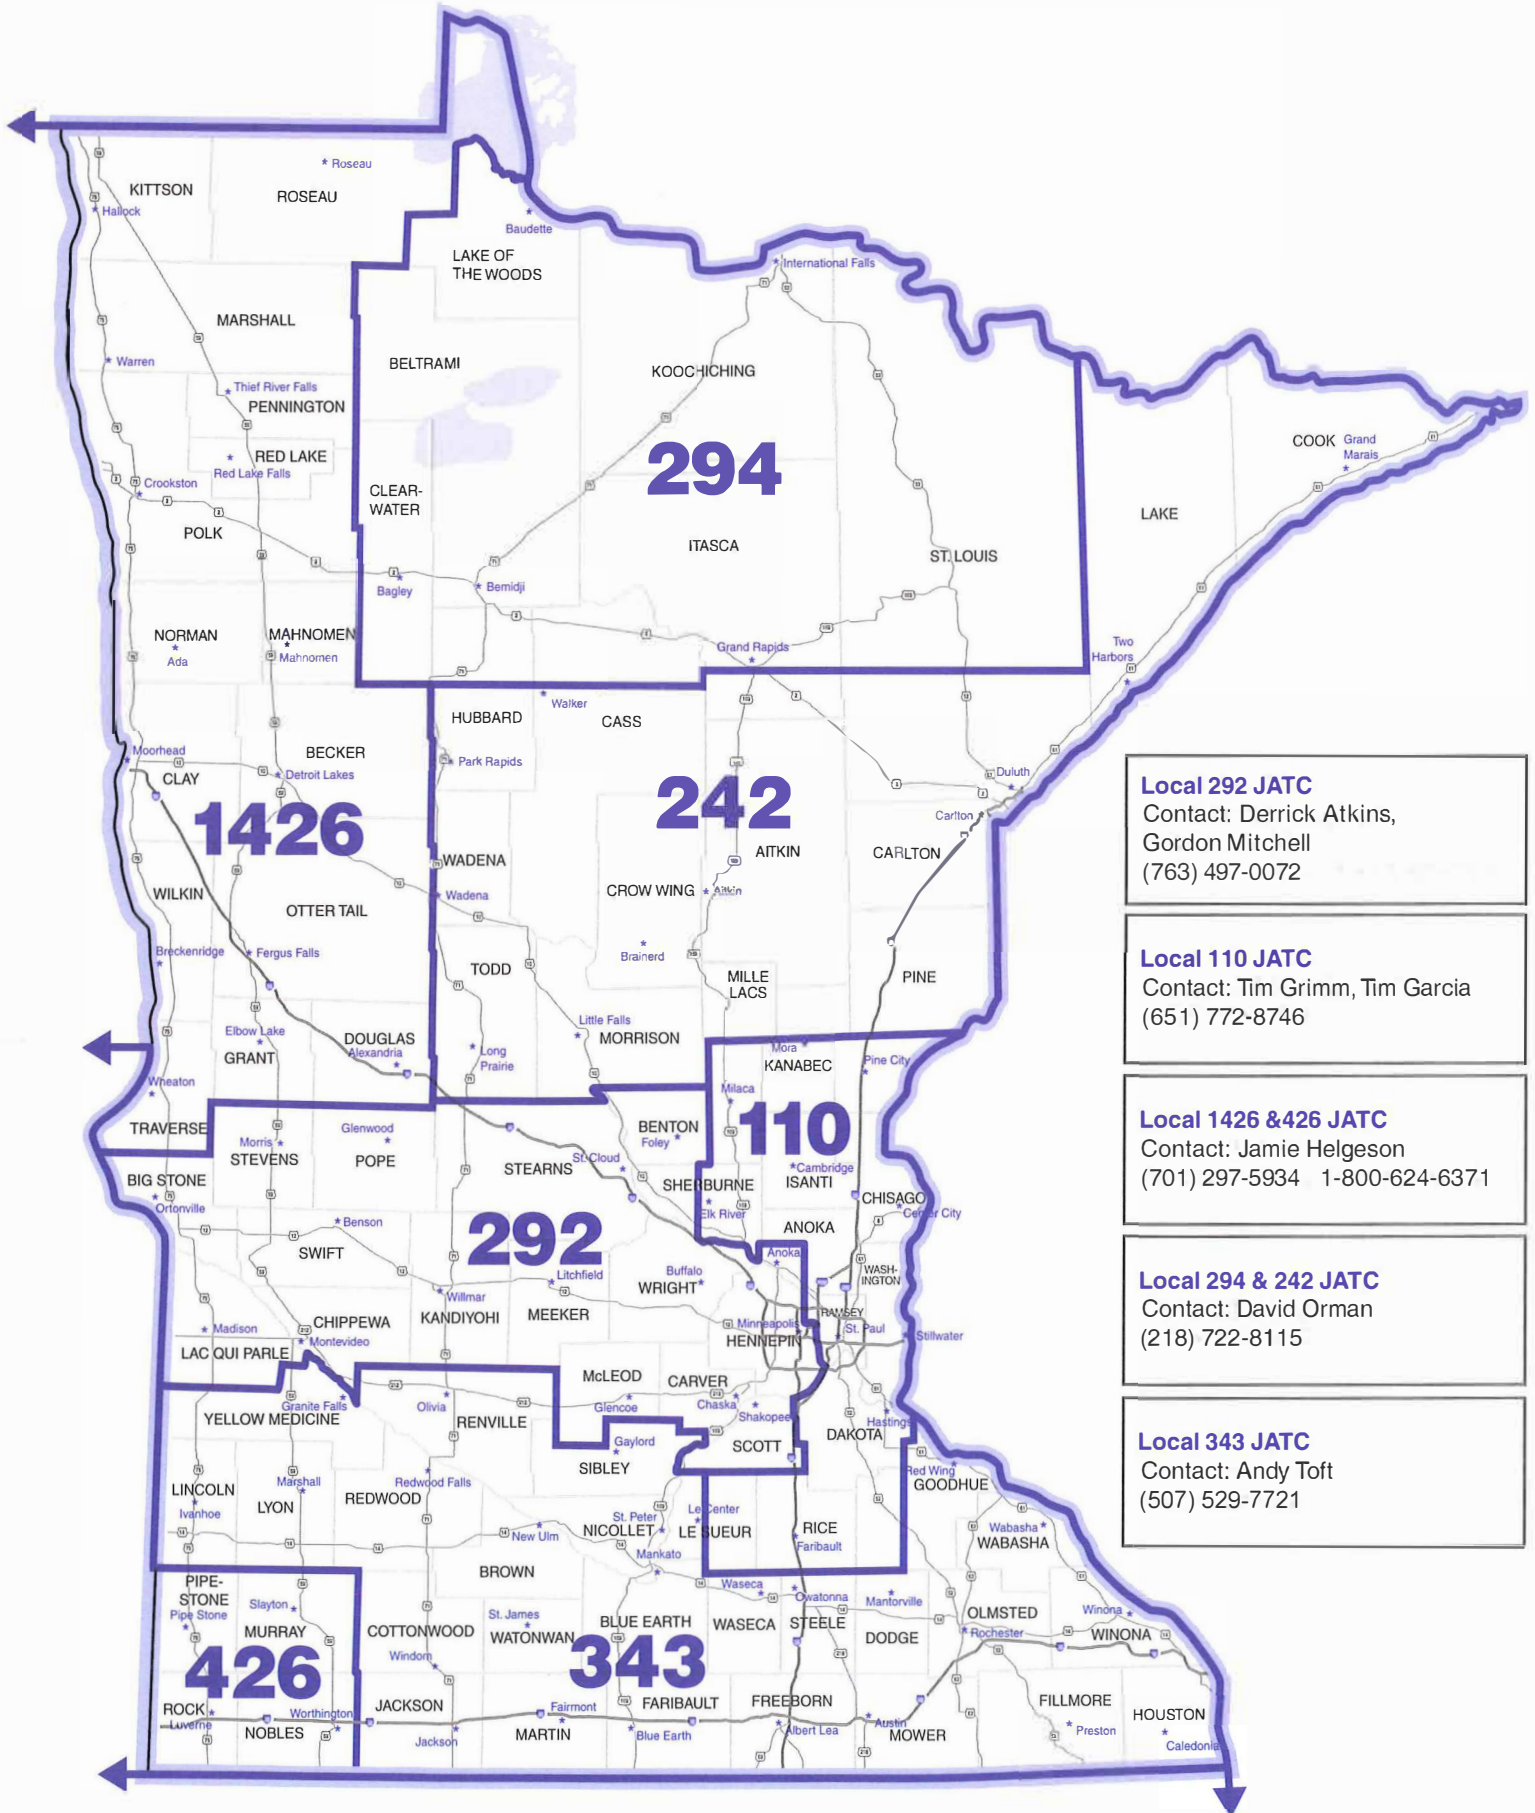

IBEW Local Union Jurisdiction Map - State of Minnesota

Local 292 JATC
 Contact: Derrick Atkins,
 Gordon Mitchell
 (763) 497-0072

Local 110 JATC
 Contact: Tim Grimm, Tim Garcia
 (651) 772-8746

Local 1426 & 426 JATC
 Contact: Jamie Helgeson
 (701) 297-5934 1-800-624-6371