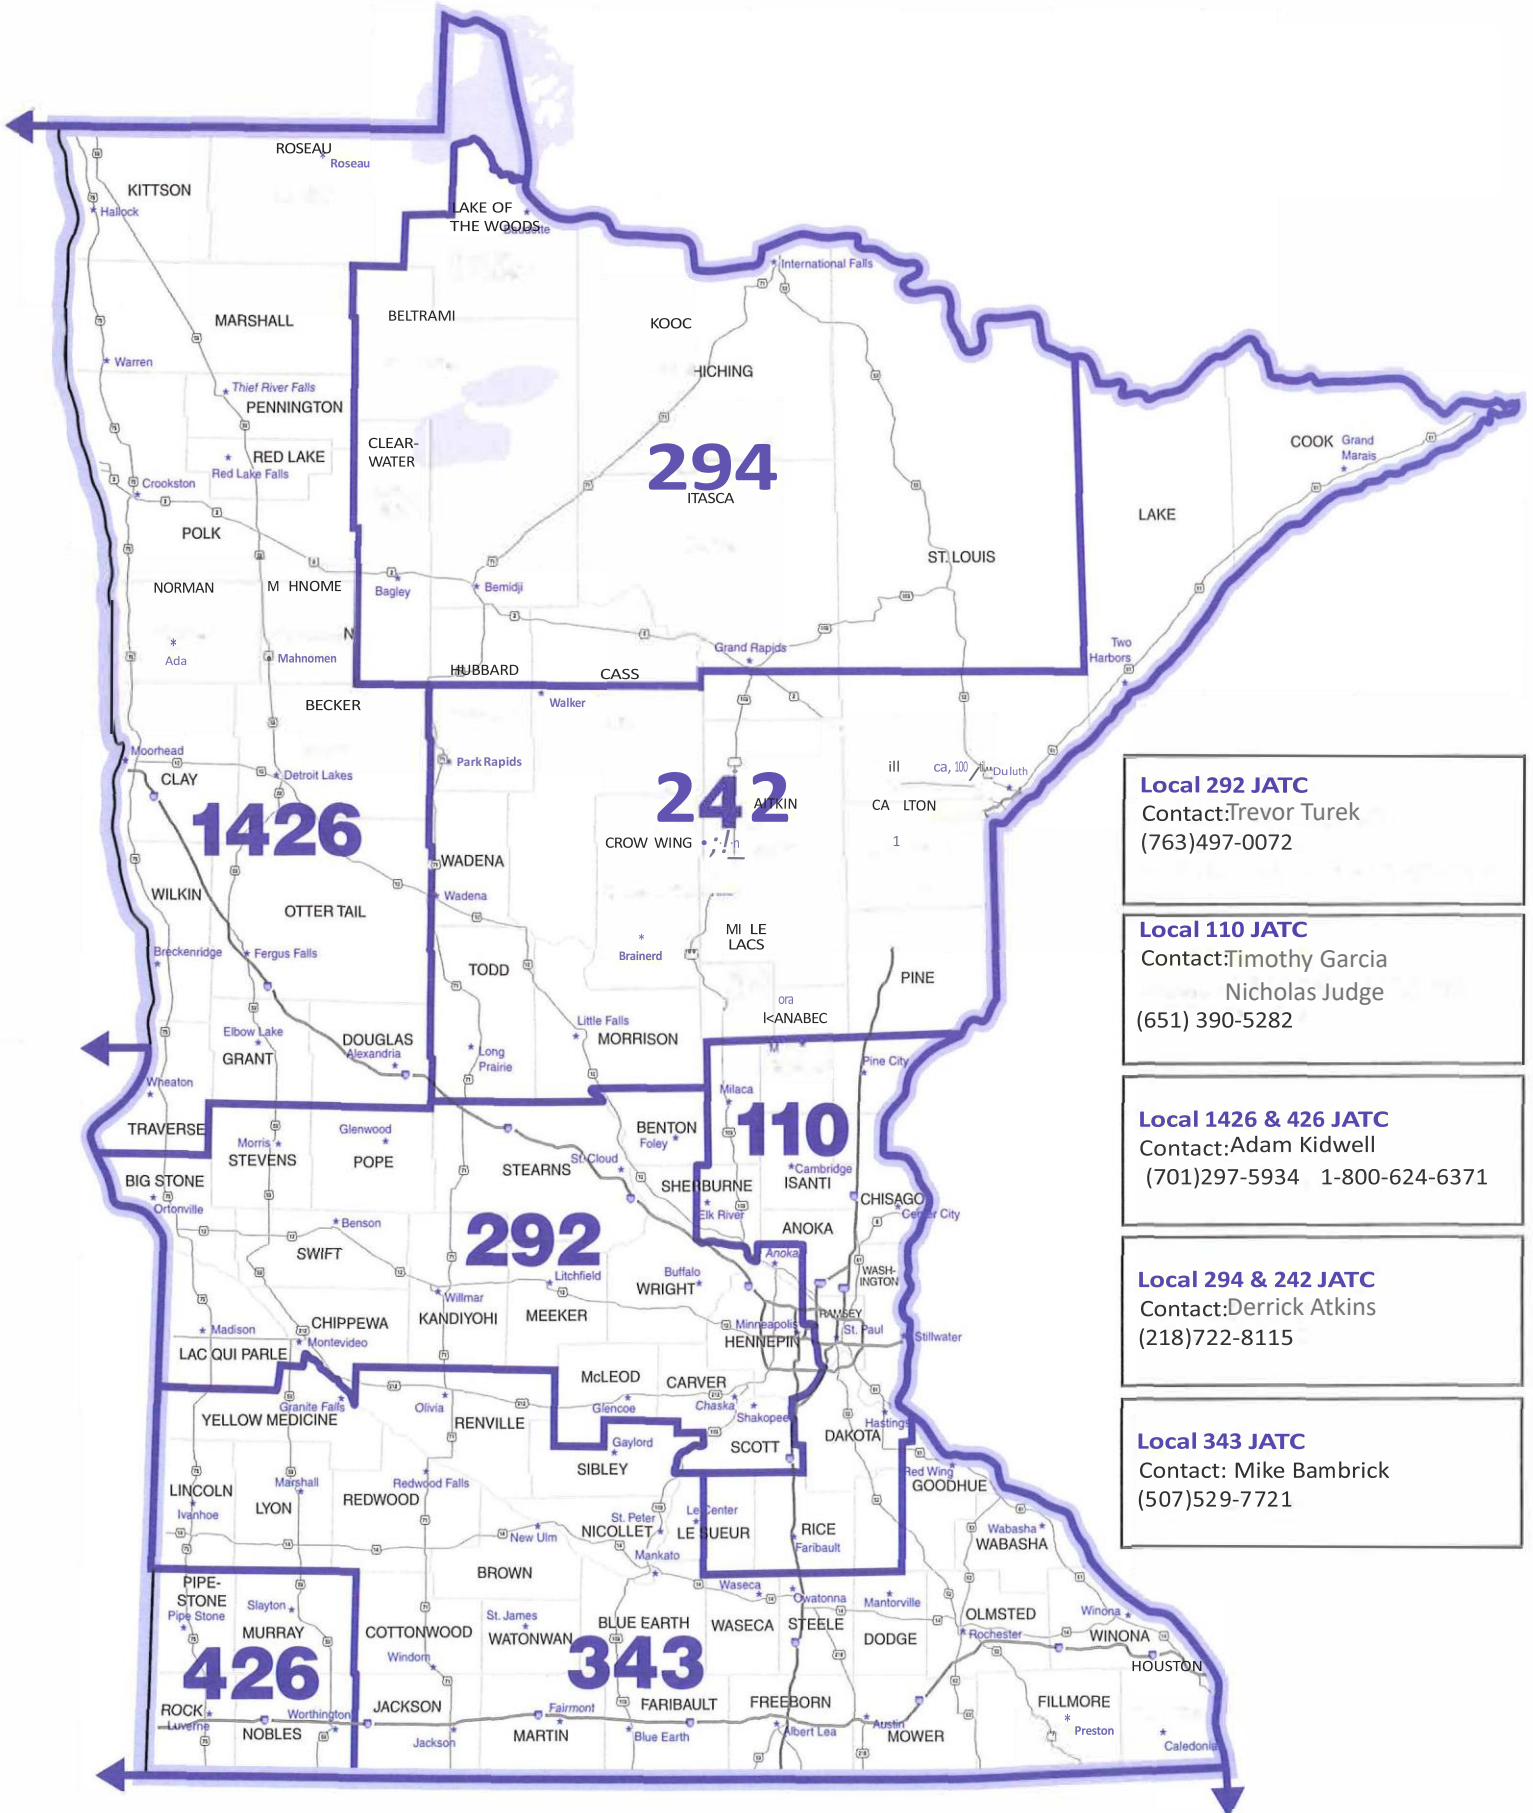

IBEW Local Union Jurisdiction Map - State of Minnesota

Local 292 JATC
 Contact: Trevor Turek
 (763)497-0072

Local 110 JATC
 Contact: Timothy Garcia
 Nicholas Judge
 (651) 390-5282

Local 1426 & 426 JATC
 Contact: Adam Kidwell
 (701)297-5934 1-800-624-6371

Local 294 & 242 JATC
 Contact: Derrick Atkins
 (218)722-8115

Local 343 JATC
 Contact: Mike Bambrick
 (507)529-7721